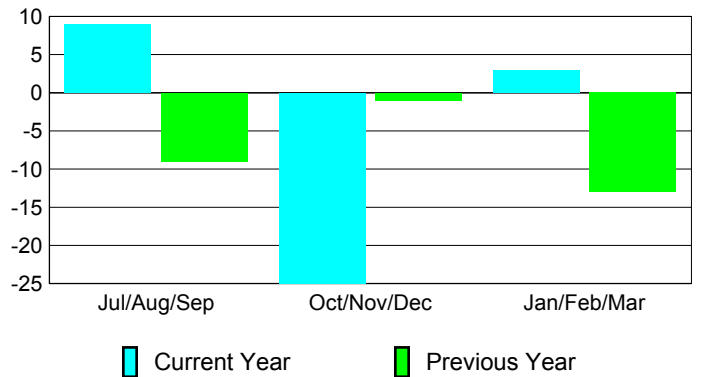

Comparison of Membership Gain/Loss

Current Year Compared to the Previous Year