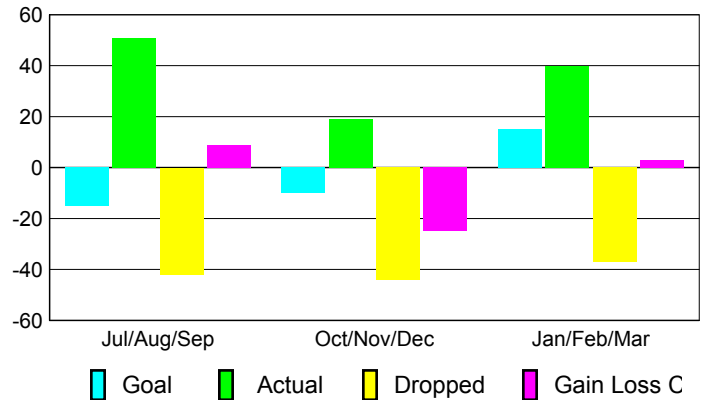

Membership Results 2009-2010

Goal, New, Dropped, Gain/Loss